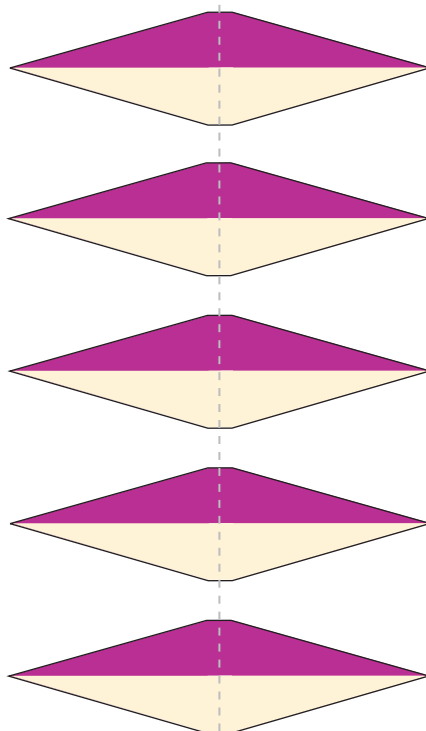

# Magic castle flags • A4 size template

*Cut out flags and fold on the dotted line around a toothpick*

**Use a toothpick for the flag pole.**