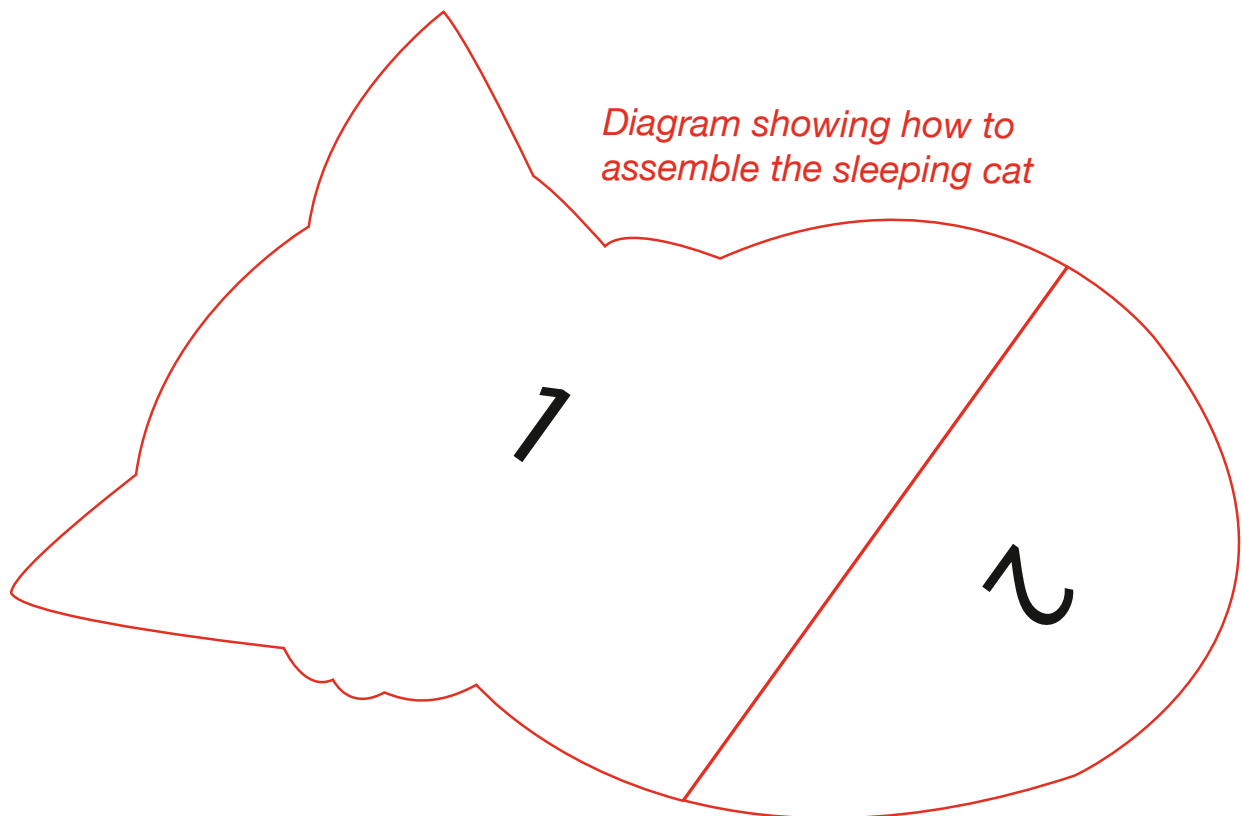

# Sleeping cat • A4 size template • part A

Please refer to the cake tin information sheet for the correct cake mixture quantity and cooking time for this cake.

1

*Please note: This cake uses  
No. 3 rectangular tin: 275 x 225mm*

Trace cake template onto baking paper then cut out.

# Sleeping cat • A4 size template • part B

Please refer to the cake tin information sheet for the correct cake mixture quantity and cooking time for this cake.

Please note: This cake uses No.3 rectangular tin: 275 x 225mm